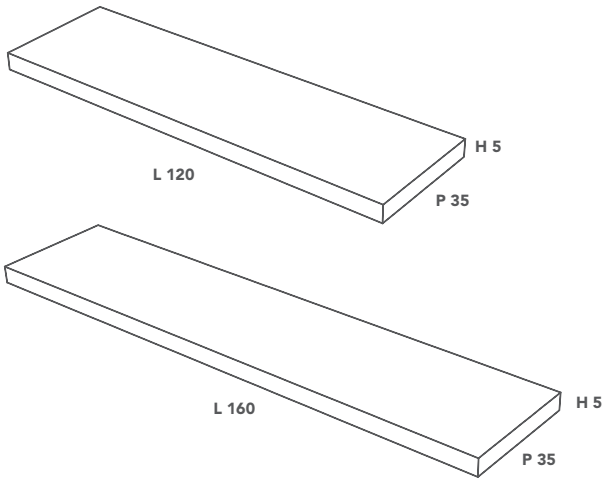

CUT

MENSOLA / WALL SHELF

Misura Mensola
Wall shelf size

Cod.

L 120 P 35 H 5 (cm)

CUT0000001

L 160 P 35 H 5 (cm)

CUT0000002

*** Misura Mensola personalizzabile**
Custom Wall shelf size

Cod.

L from 100 to 310 P 35 H 5 (cm)

CUT1-CUSTOM

Misure espresse in millimetri / Measurements in millimetres

Fori 14 Ø per barre di ancoraggio
14 Ø holes for anchorage bars

VISTA POSTERIORE / REAR VIEW

VISTA POSTERIORE / REAR VIEW

VISTA DALL'ALTO / VIEW FROM ABOVE

VISTA DALL'ALTO / VIEW FROM ABOVE

SEZIONE LATERALE / CROSS SECTION

SEZIONE LATERALE / CROSS SECTION

Tasselli a parete: tipo Fisher CPF Ø 14.
Wall plugs: Fisher CPF Ø 14.

Bordabmessungen

Mesure étagère

Cod.

L 120 P 35 H 5 (cm)

CUT0000001

L 160 P 35 H 5 (cm)

CUT0000002

*** Borde nach Maß**