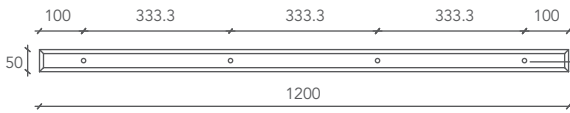

Misura Mensola
Wall shelf size

Cod.

L 120 P 35 H 5 (cm)

CUT0000001

L 160 P 35 H 5 (cm)

CUT0000002

* Misura Mensola personalizzabile
Custom Wall shelf size

Cod.

L from 100 to 310 P 35 H 5 (cm)

CUT1-CUSTOM

Misure espresse in millimetri / Measurements in millimetres

Fori 14 Ø per barre di ancoraggio
14 Ø holes for anchorage bars

VISTA POSTERIORE / REAR VIEW