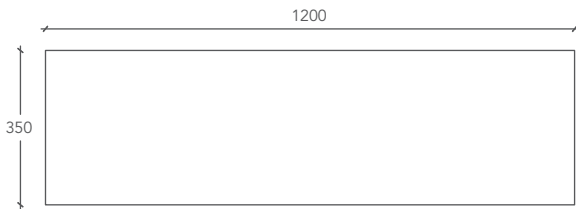

VISTA DALL'ALTO / VIEW FROM ABOVE