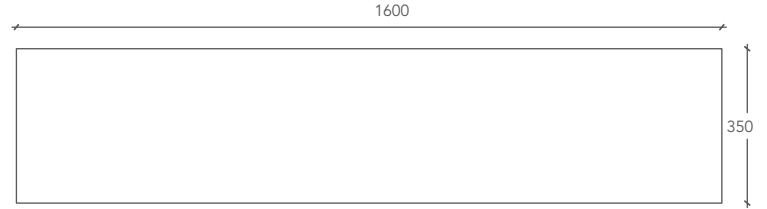

CUT

MENSOLA / WALL SHELF

Misura Mensola
Wall shelf size

Cod.

L 120 P 35 H 5 (cm)

CUT0000001

L 160 P 35 H 5 (cm)

CUT0000002

*** Misura Mensola personalizzabile**
Custom Wall shelf size

Cod.

L from 100 to 310 P 35 H 5 (cm)

CUT1-CUSTOM

Misure espresse in millimetri / Measurements in millimetres

Fori 14 Ø per barre di ancoraggio
14 Ø holes for anchorage bars

VISTA POSTERIORE / REAR VIEW

VISTA POSTERIORE / REAR VIEW

VISTA DALL'ALTO / VIEW FROM ABOVE

VISTA DALL'ALTO / VIEW FROM ABOVE

SEZIONE LATERALE / CROSS SECTION

SEZIONE LATERALE / CROSS SECTION

Tasselli a parete: tipo Fisher CPF Ø 14.
Wall plugs: Fisher CPF Ø 14.

Bordabmessungen

Mesure étagère

Cod.

L 120 P 35 H 5 (cm)

CUT0000001

L 160 P 35 H 5 (cm)

CUT0000002

*** Borde nach Maß**