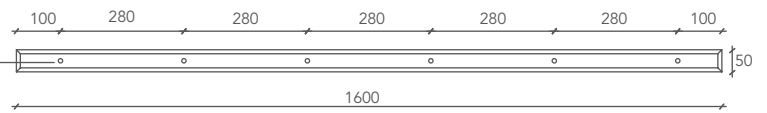

VISTA POSTERIORE / REAR VIEW